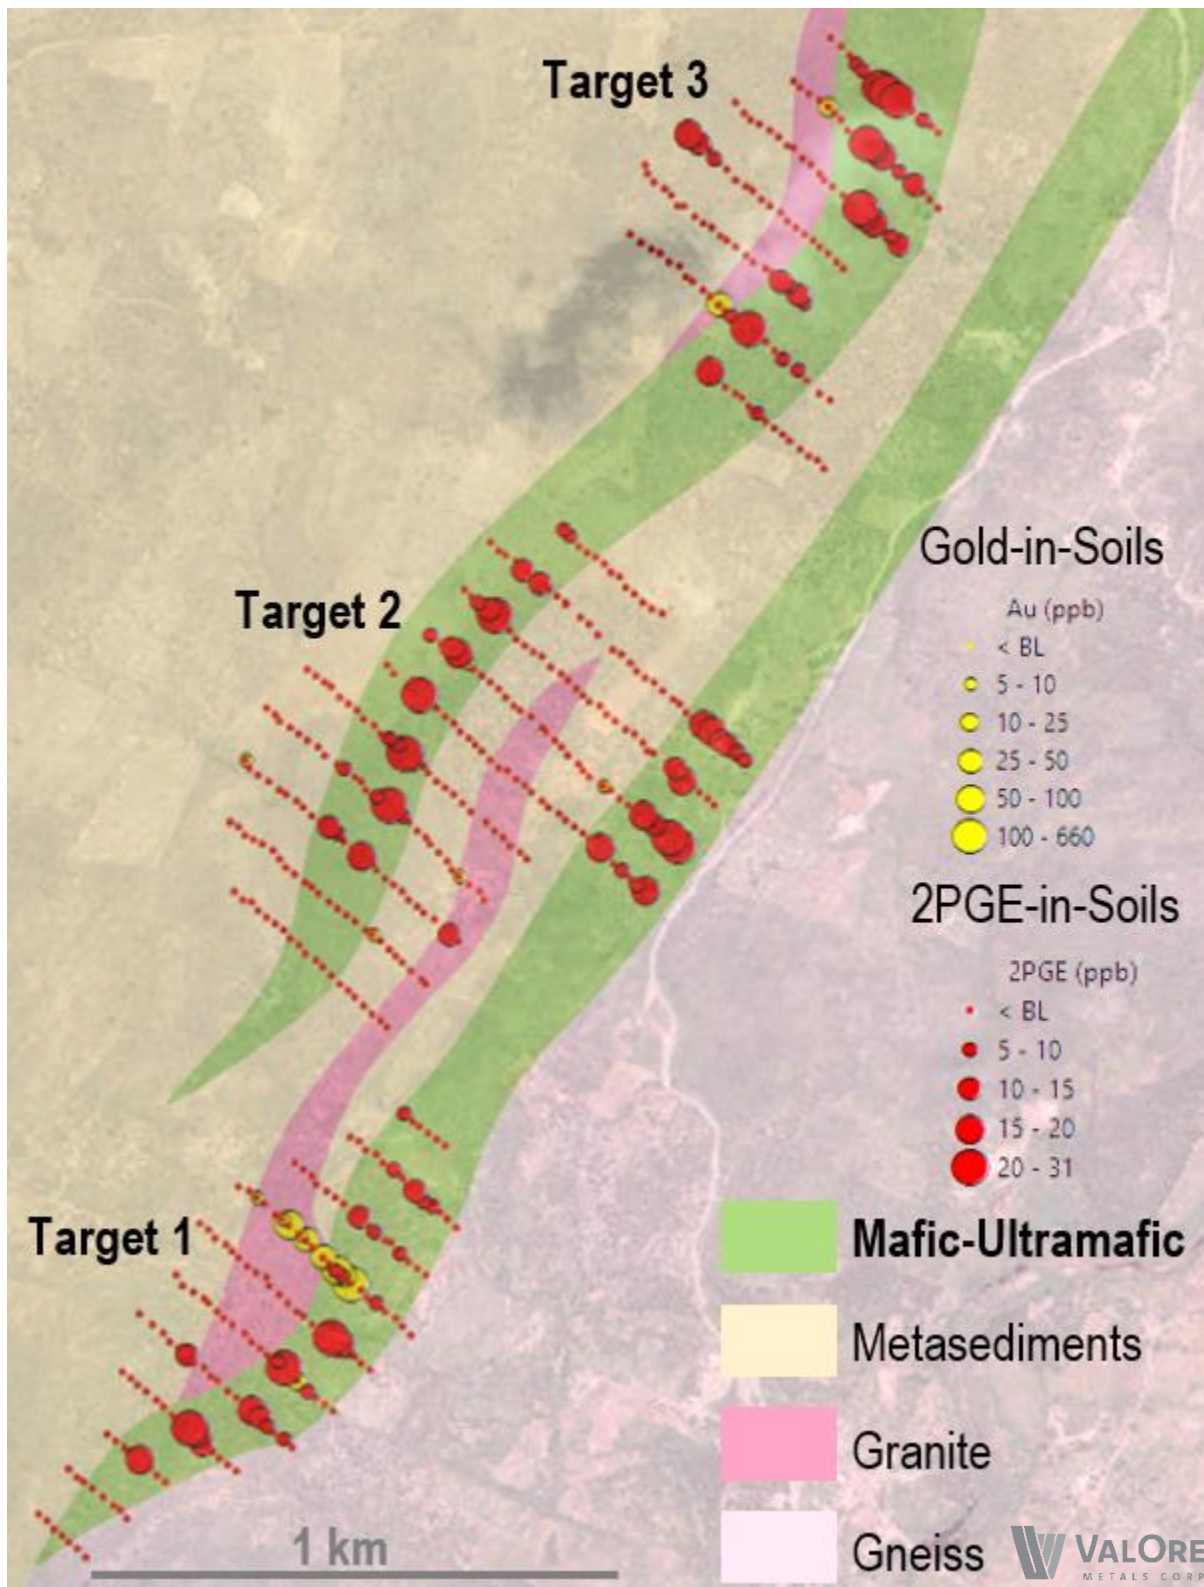

Figure 1: Regional Setting of Mendes North PGE+Au Targets

Figure 2: Mendes North 3D Magnetic Inversion Model and WorldView Spectral Anomalies

Figure 3: Mendes North PGE-in-Soils Anomalies

Figure 4: Map of Mendes North Soil Sampling Results, with Preliminary Geological Map